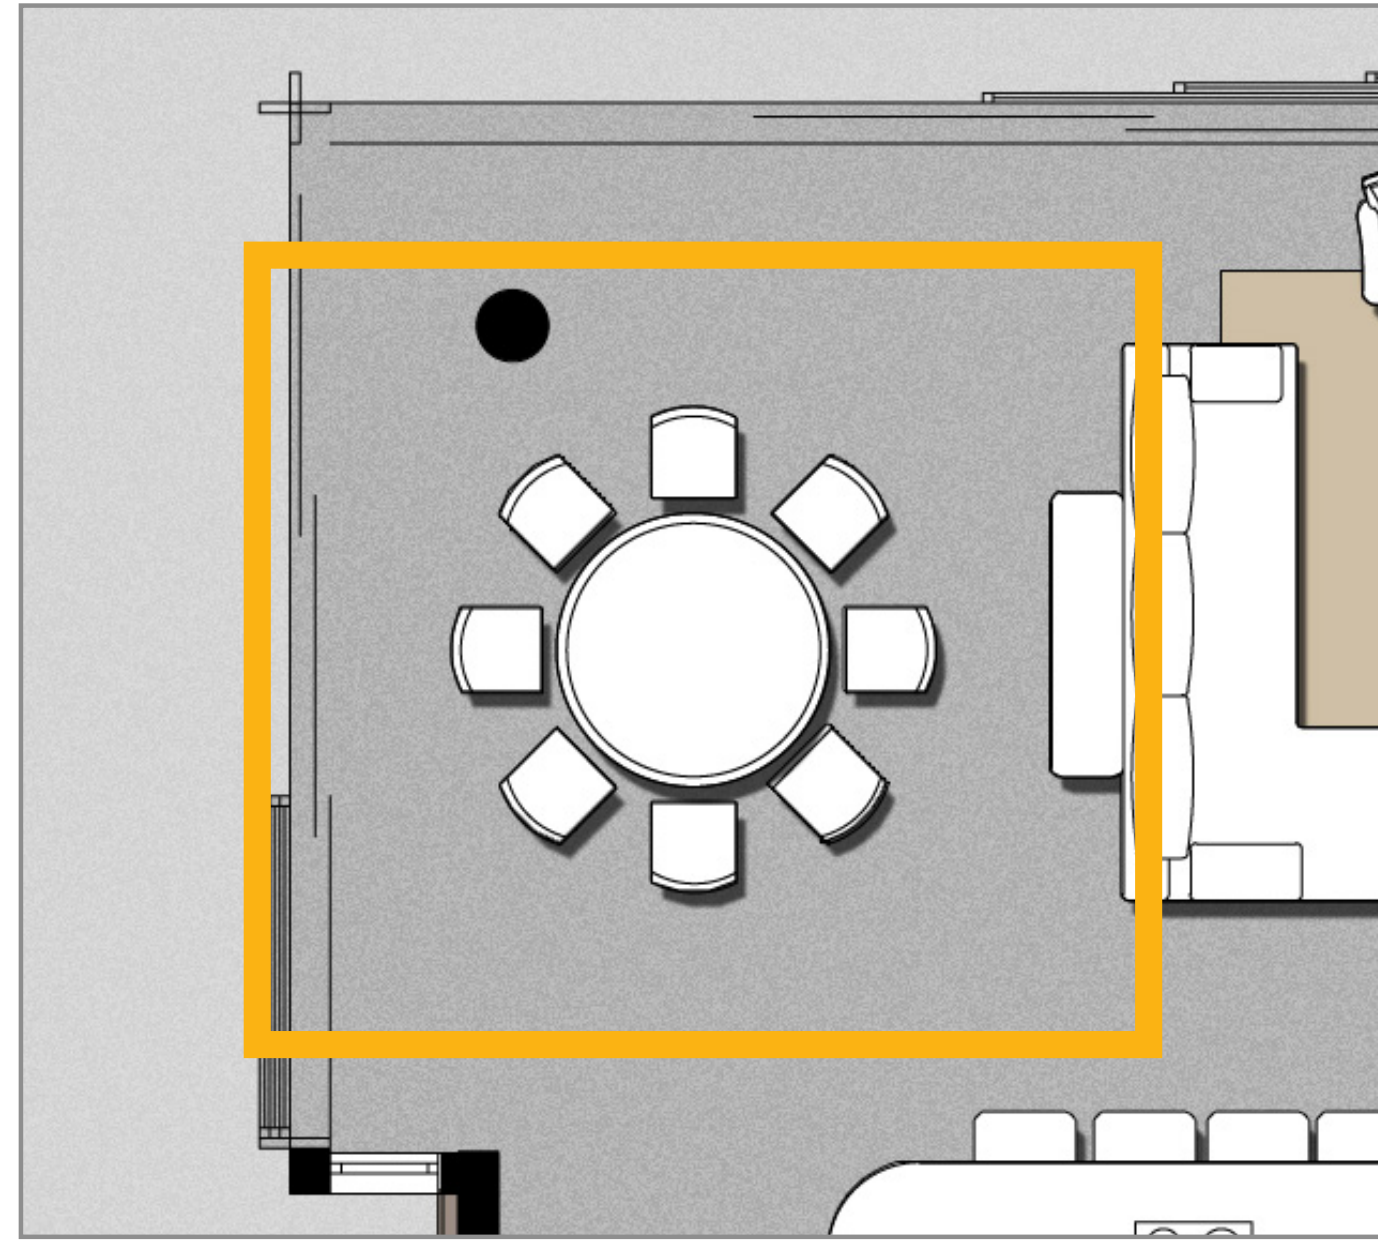

sunlife

La Pirogue Residences

MAURITIUS

SERENE HOME STYLE - PENTHOUSES DINING ROOM