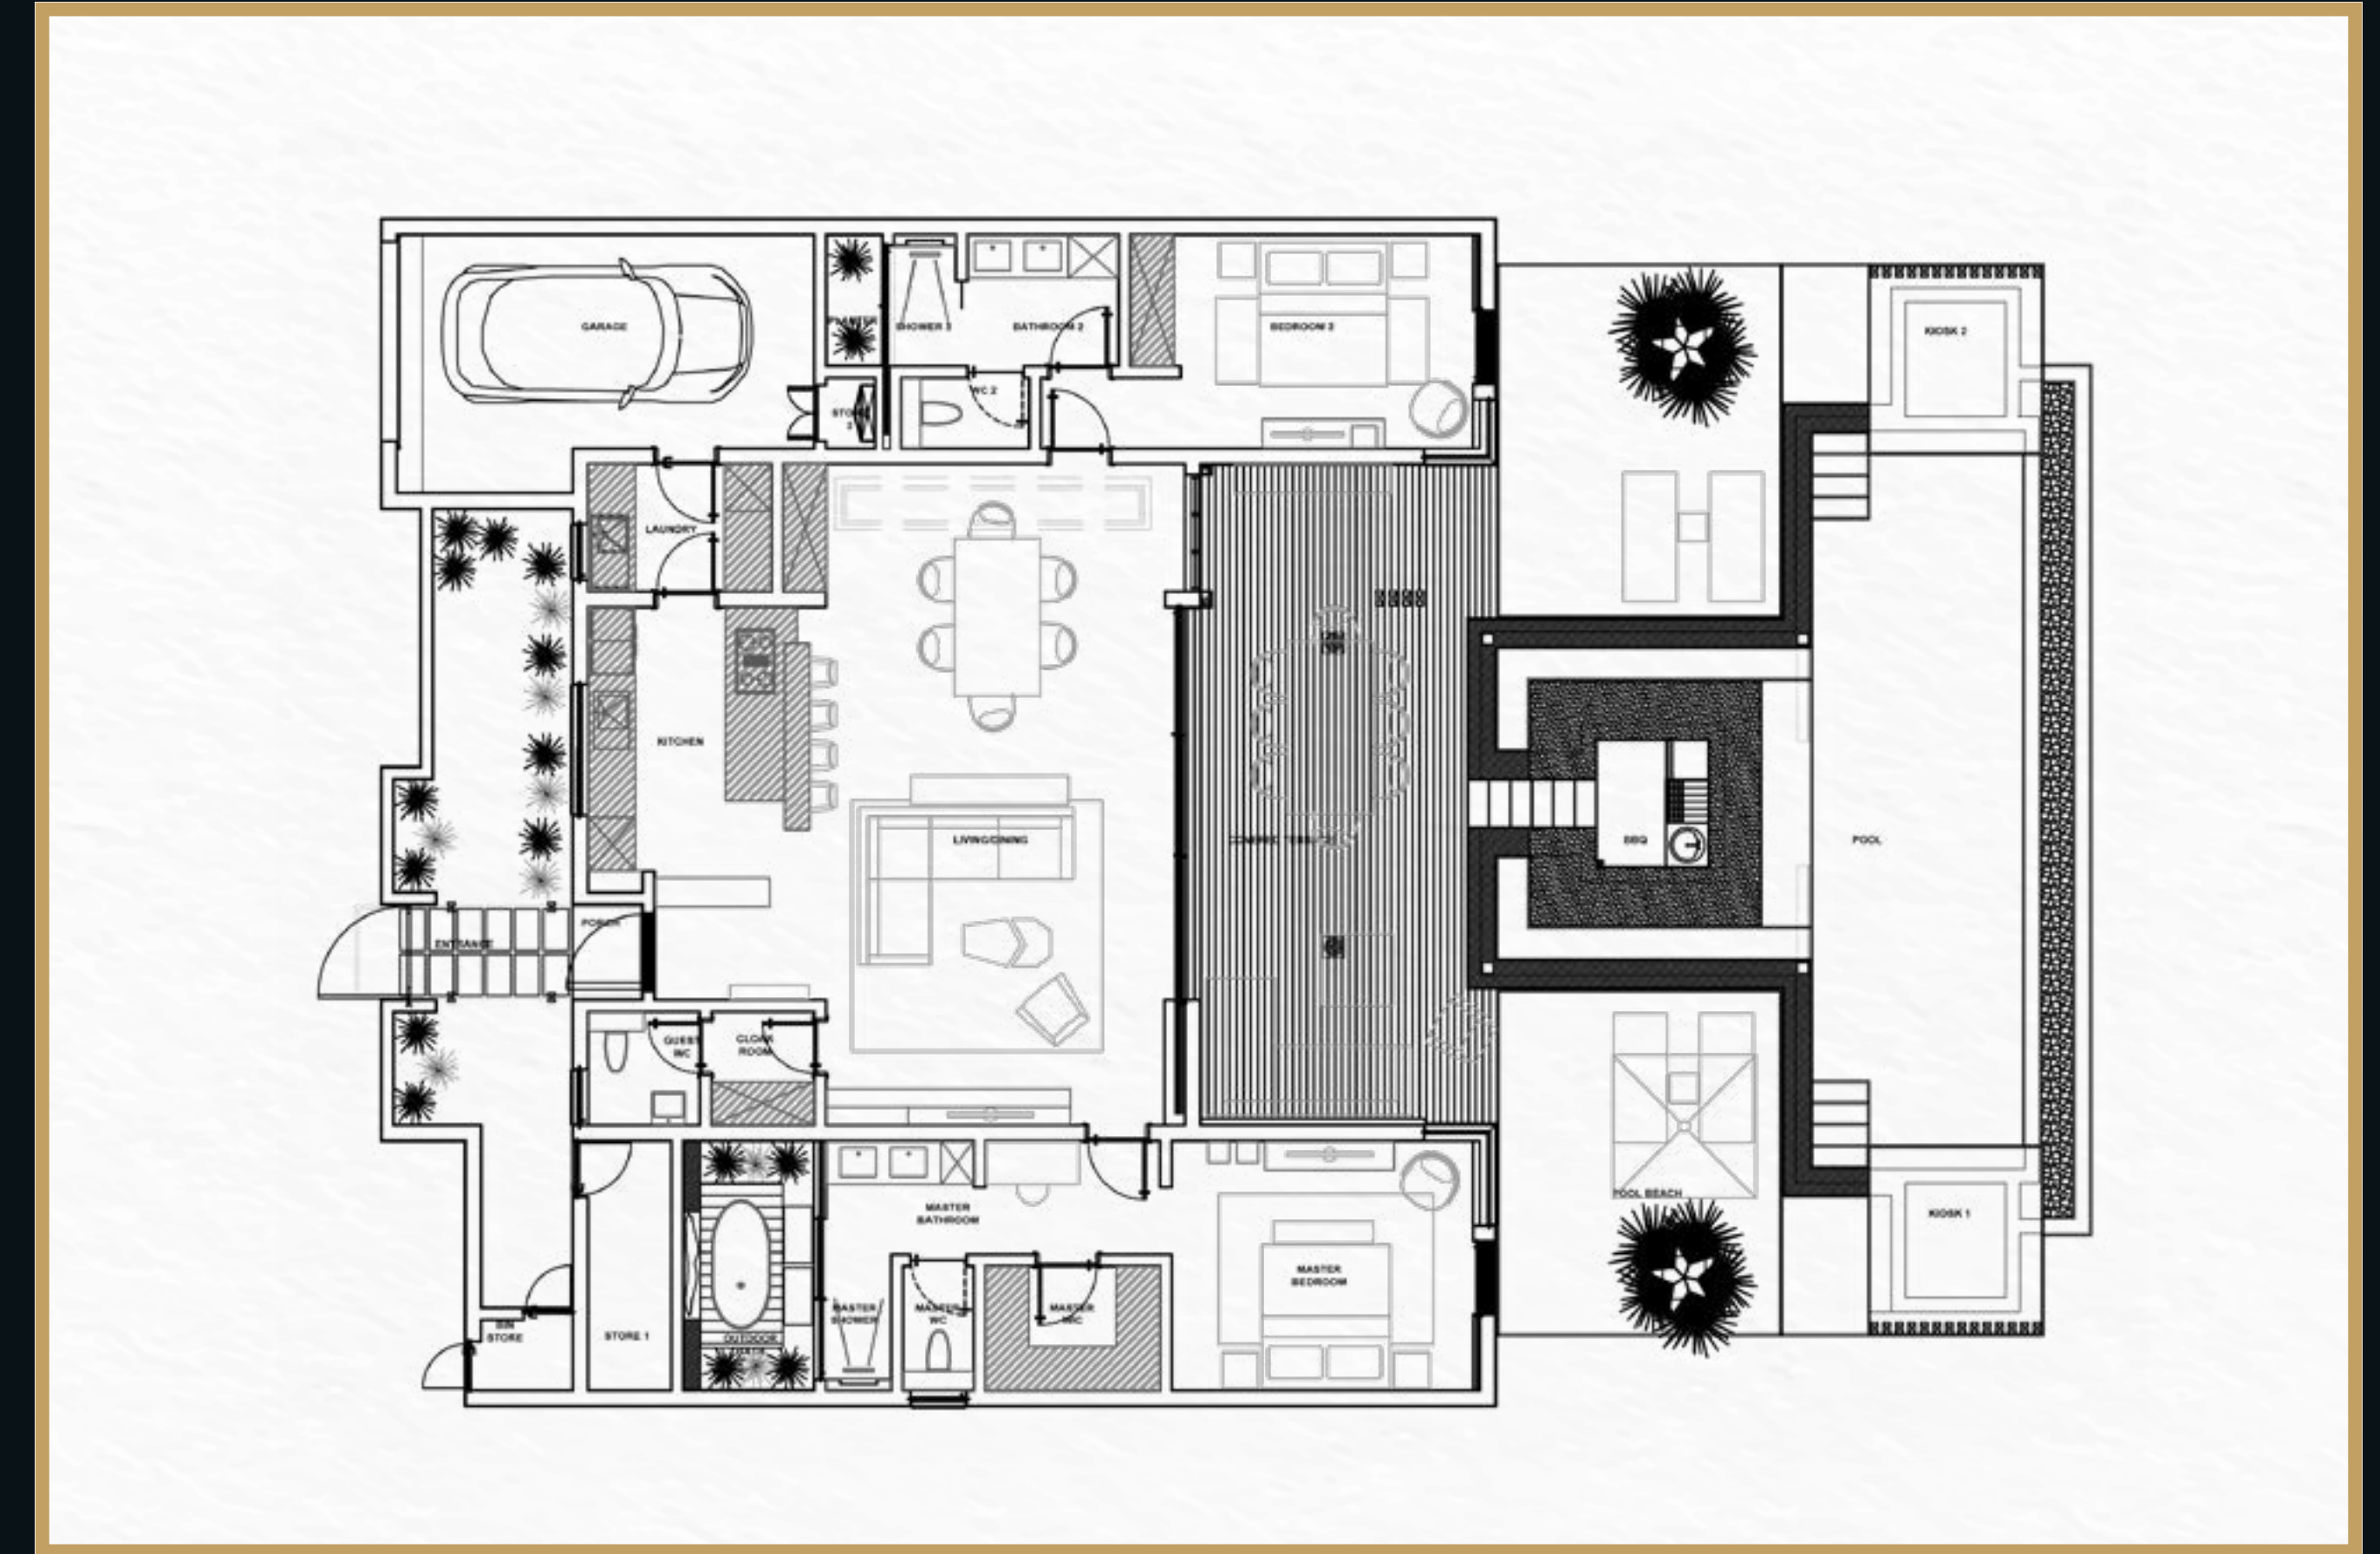

DRESSINGS AND STORAGE FACILITIES