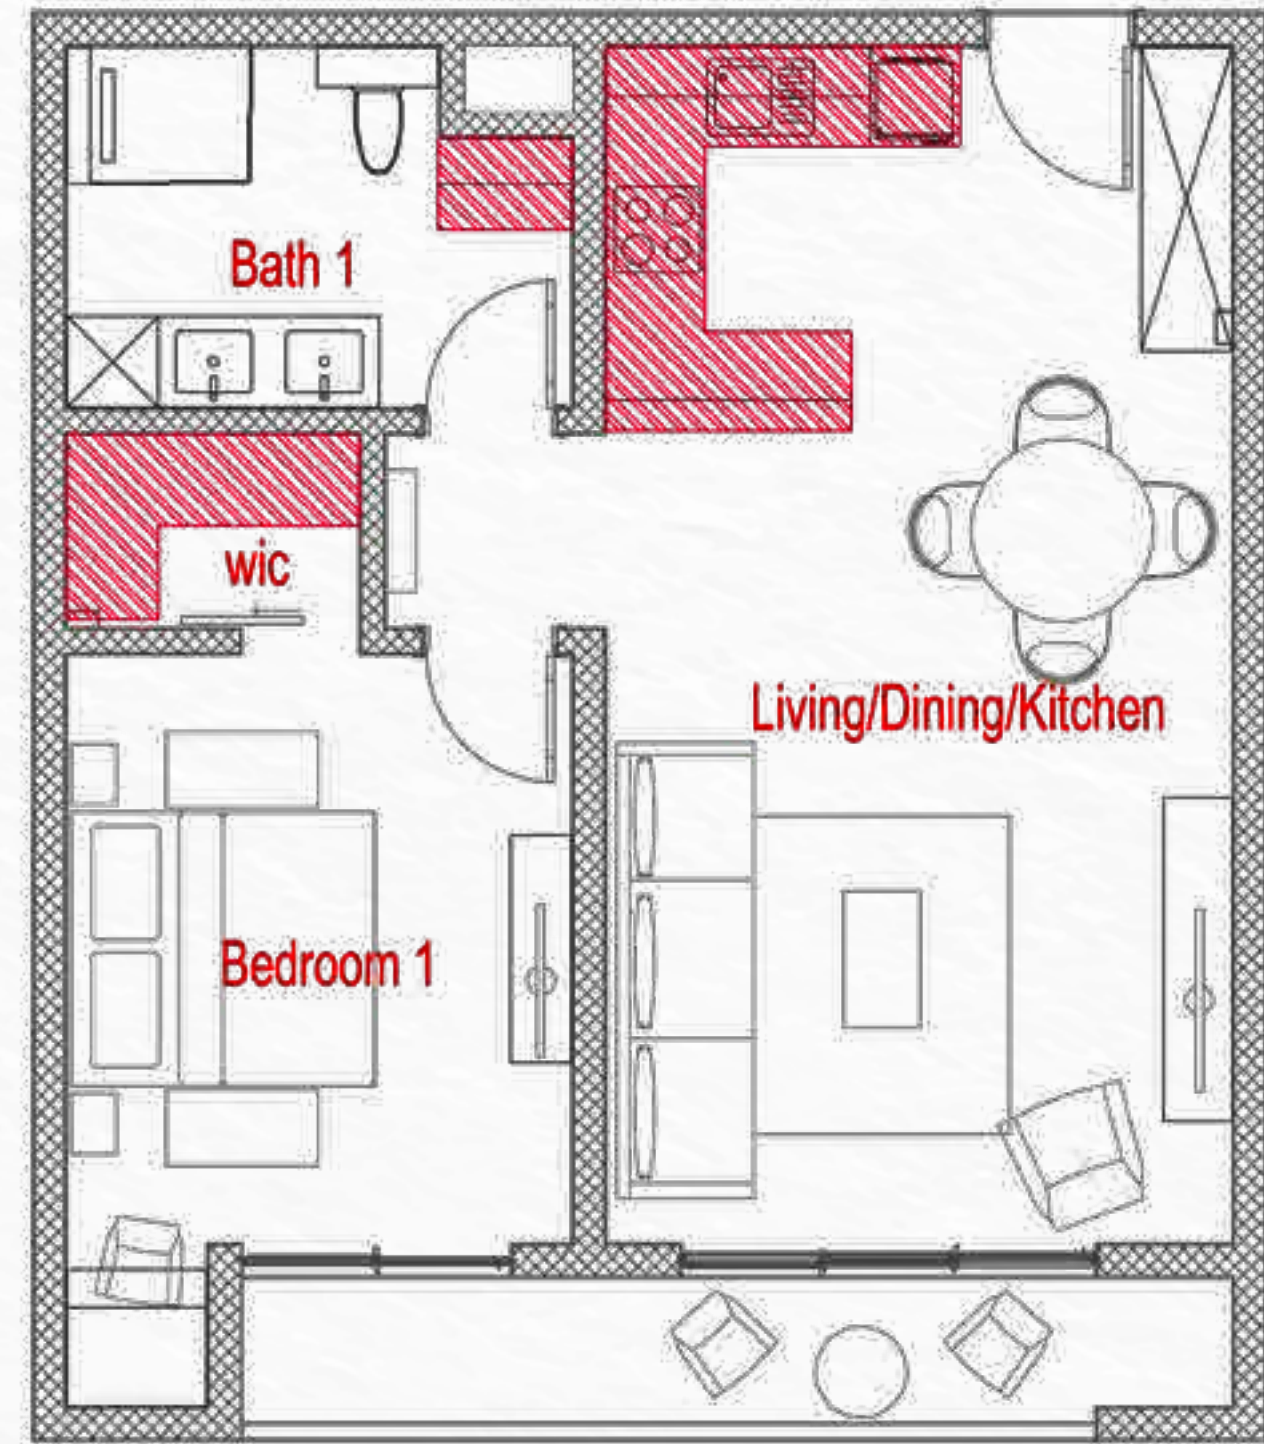

LA TERRASSE RESIDENCE - FURNITURE PACKAGE

Cap Marina
ILE MAURICE

LA TERRASSE RESIDENCE
1 BEDROOM

OPTION 1

Living room and dining room

Pages

10 - 11

Master bedroom

5. ARTWORK
Qty : 1 piece

7. DESK CHAIR
Qty : 1 piece

ELEMENTS WITHOUT PICTURE :
Decorative Objects
Study / Sheers / Curtains
WIC / Dressing Mirror - (1 piece)
Fan / TV 42" - (1 piece)

2. NIGHT STAND
Qty : 2 pieces

4. FLOOR LAMP
Qty : 1 piece

6. TV UNIT
Qty : 1 piece

TERRACE

Floor & wall finishes

1. DINING CHAIR
Qty : 2 pieces

2. SIDE TABLE
Qty : 1 piece

ELEMENTS WITHOUT PICTURE :
Decorative Objects

DRESSING AND STORAGE FACILITIES

MASTER BEDROOM

TALL UNIT

1. COOKER HOOD
Qty : 1 piece

2. PENDANT LAMP
Qty : 3 pieces

3. MICROWAVE
Qty : 1 piece

4. INDUCTION COOKTOP
Qty : 1 piece

5. OVEN
Qty : 1 piece

6. FRIDGE
Qty : 1 piece