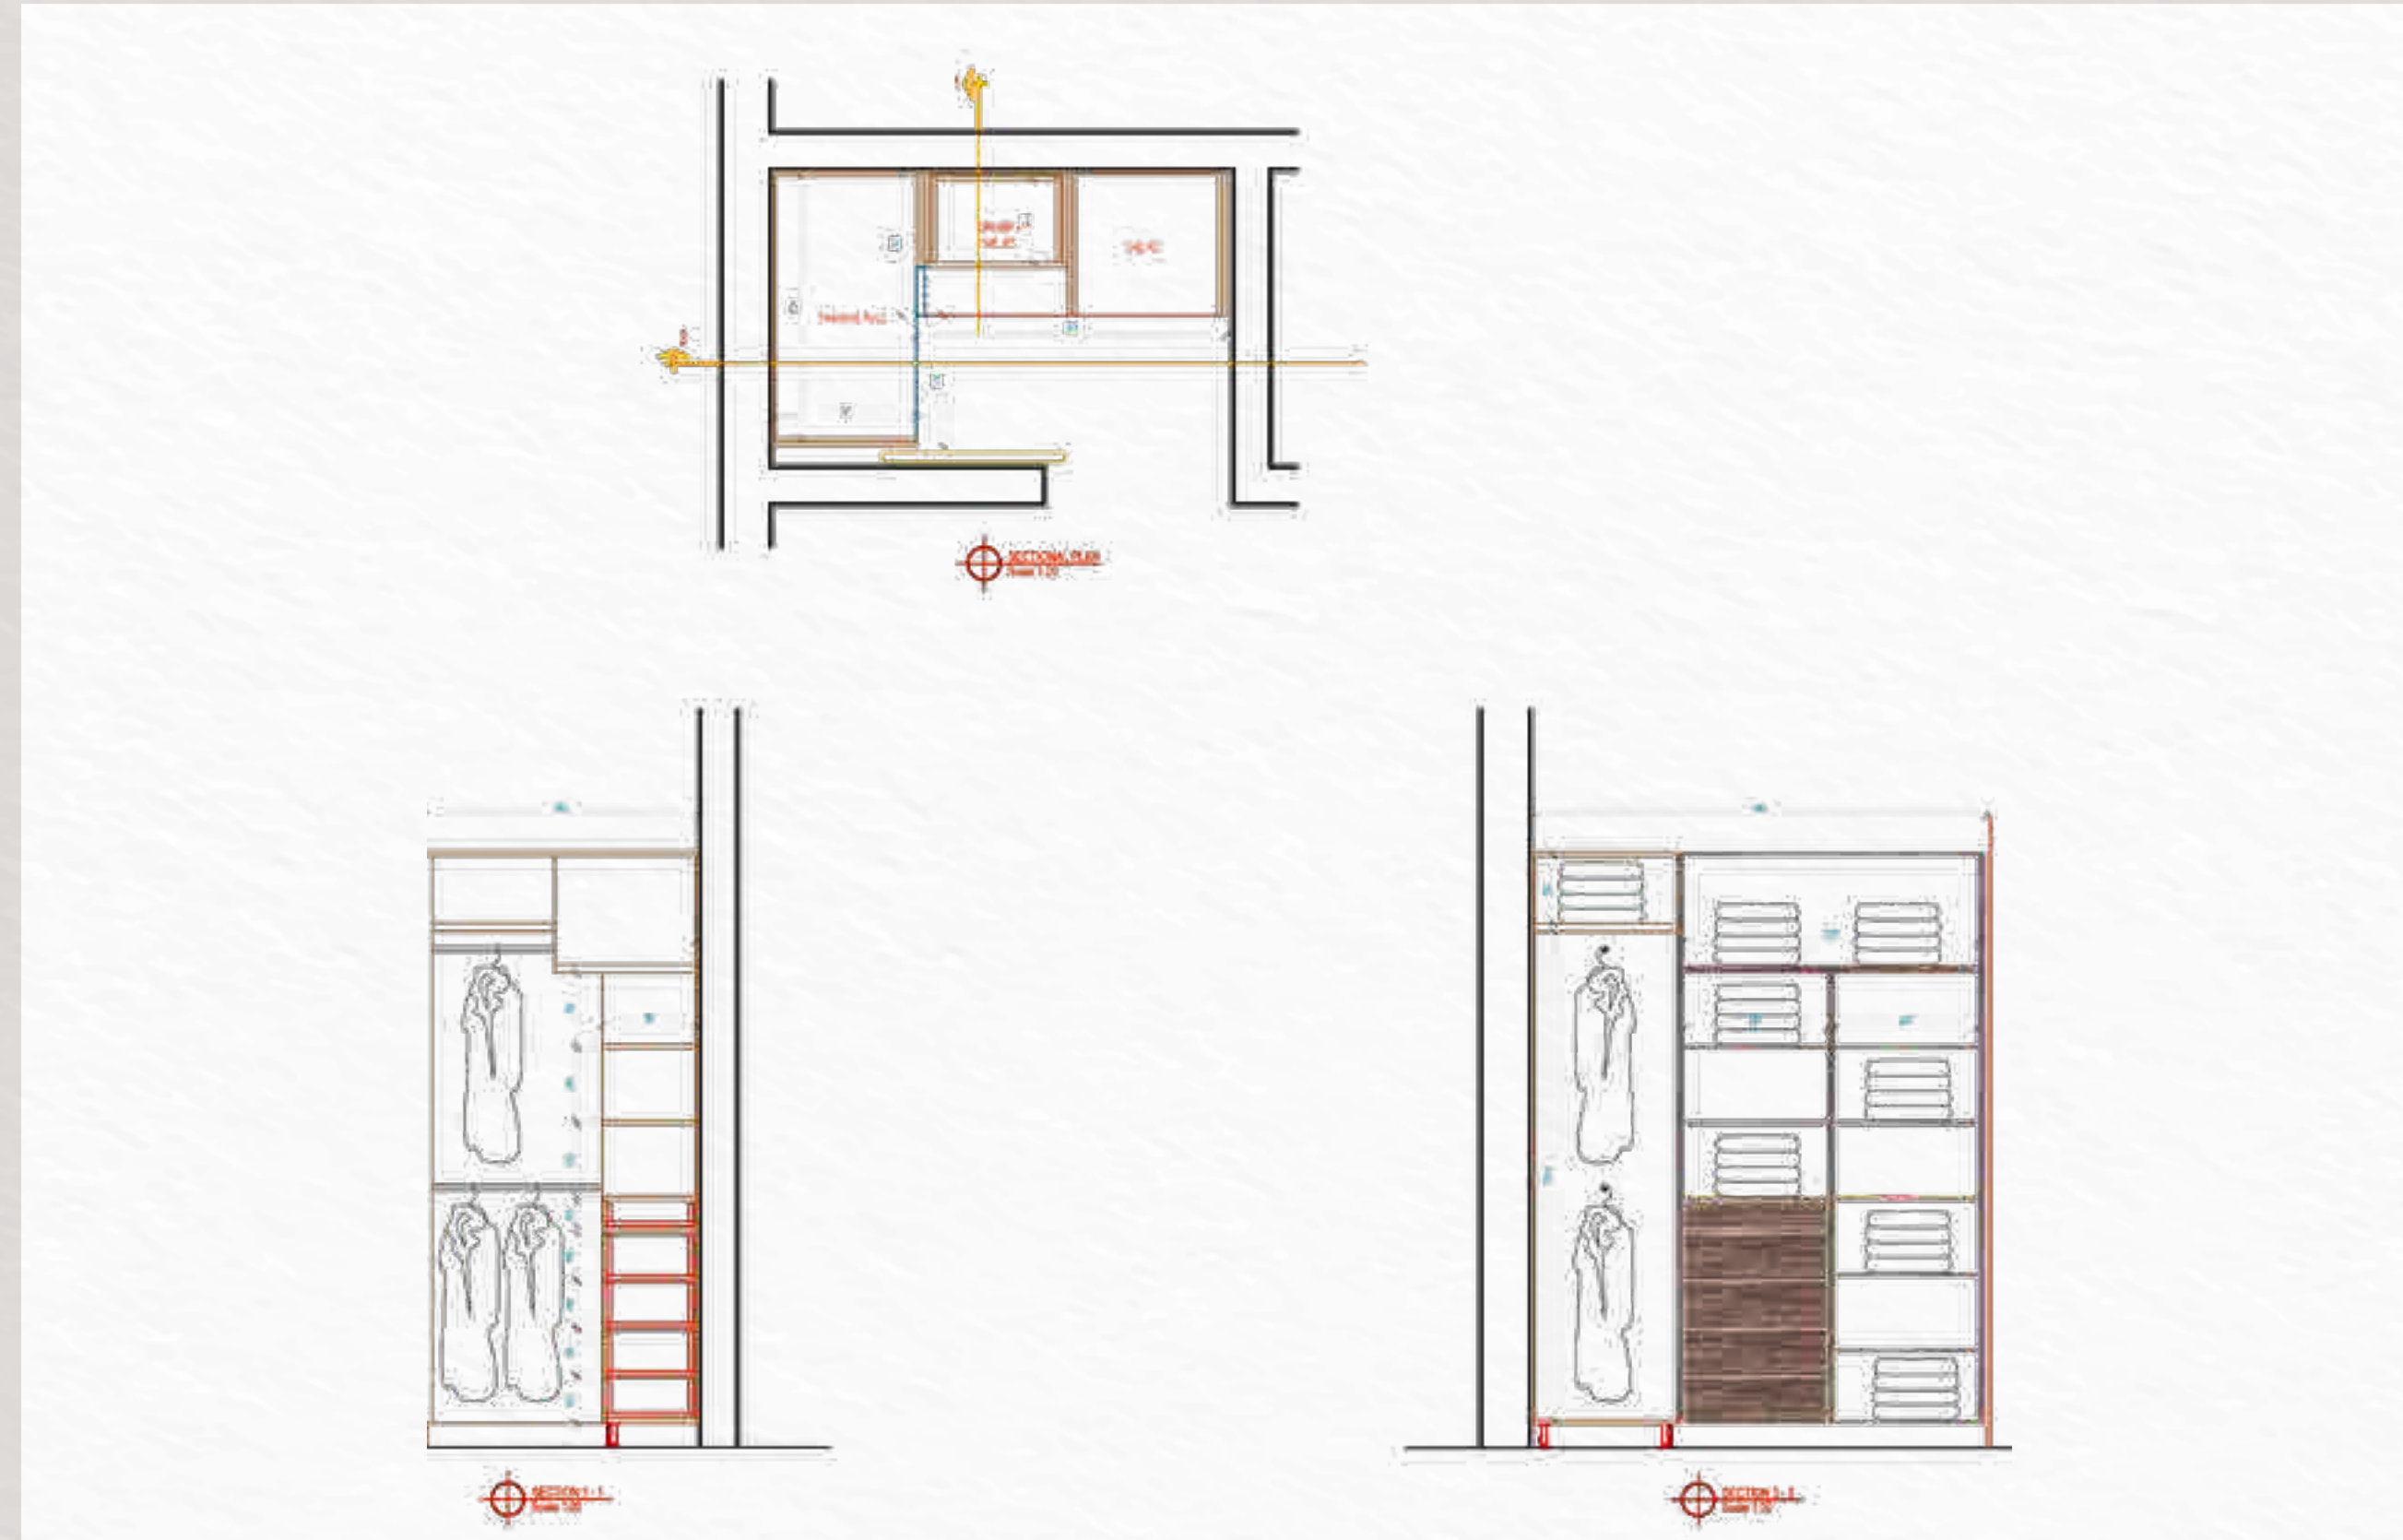

5. ARTWORK
Qty : 1 piece

7. DESK CHAIR
Qty : 1 piece

ELEMENTS WITHOUT PICTURE :
Decorative Objects
Study / Sheers / Curtains
WIC / Dressing Mirror - (1 piece)
Fan / TV 42" - (1 piece)

2. NIGHT STAND
Qty : 2 pieces

4. FLOOR LAMP
Qty : 1 piece

6. TV UNIT
Qty : 1 piece

TERRACE

Floor & wall finishes

1. DINING CHAIR
Qty : 2 pieces

2. SIDE TABLE
Qty : 1 piece

ELEMENTS WITHOUT PICTURE :
Decorative Objects

DRESSING AND STORAGE FACILITIES

MASTER BEDROOM

TALL UNIT

1. COOKER HOOD
Qty : 1 piece

2. PENDANT LAMP
Qty : 3 pieces

3. MICROWAVE
Qty : 1 piece

4. INDUCTION COOKTOP
Qty : 1 piece

5. OVEN
Qty : 1 piece

6. FRIDGE
Qty : 1 piece