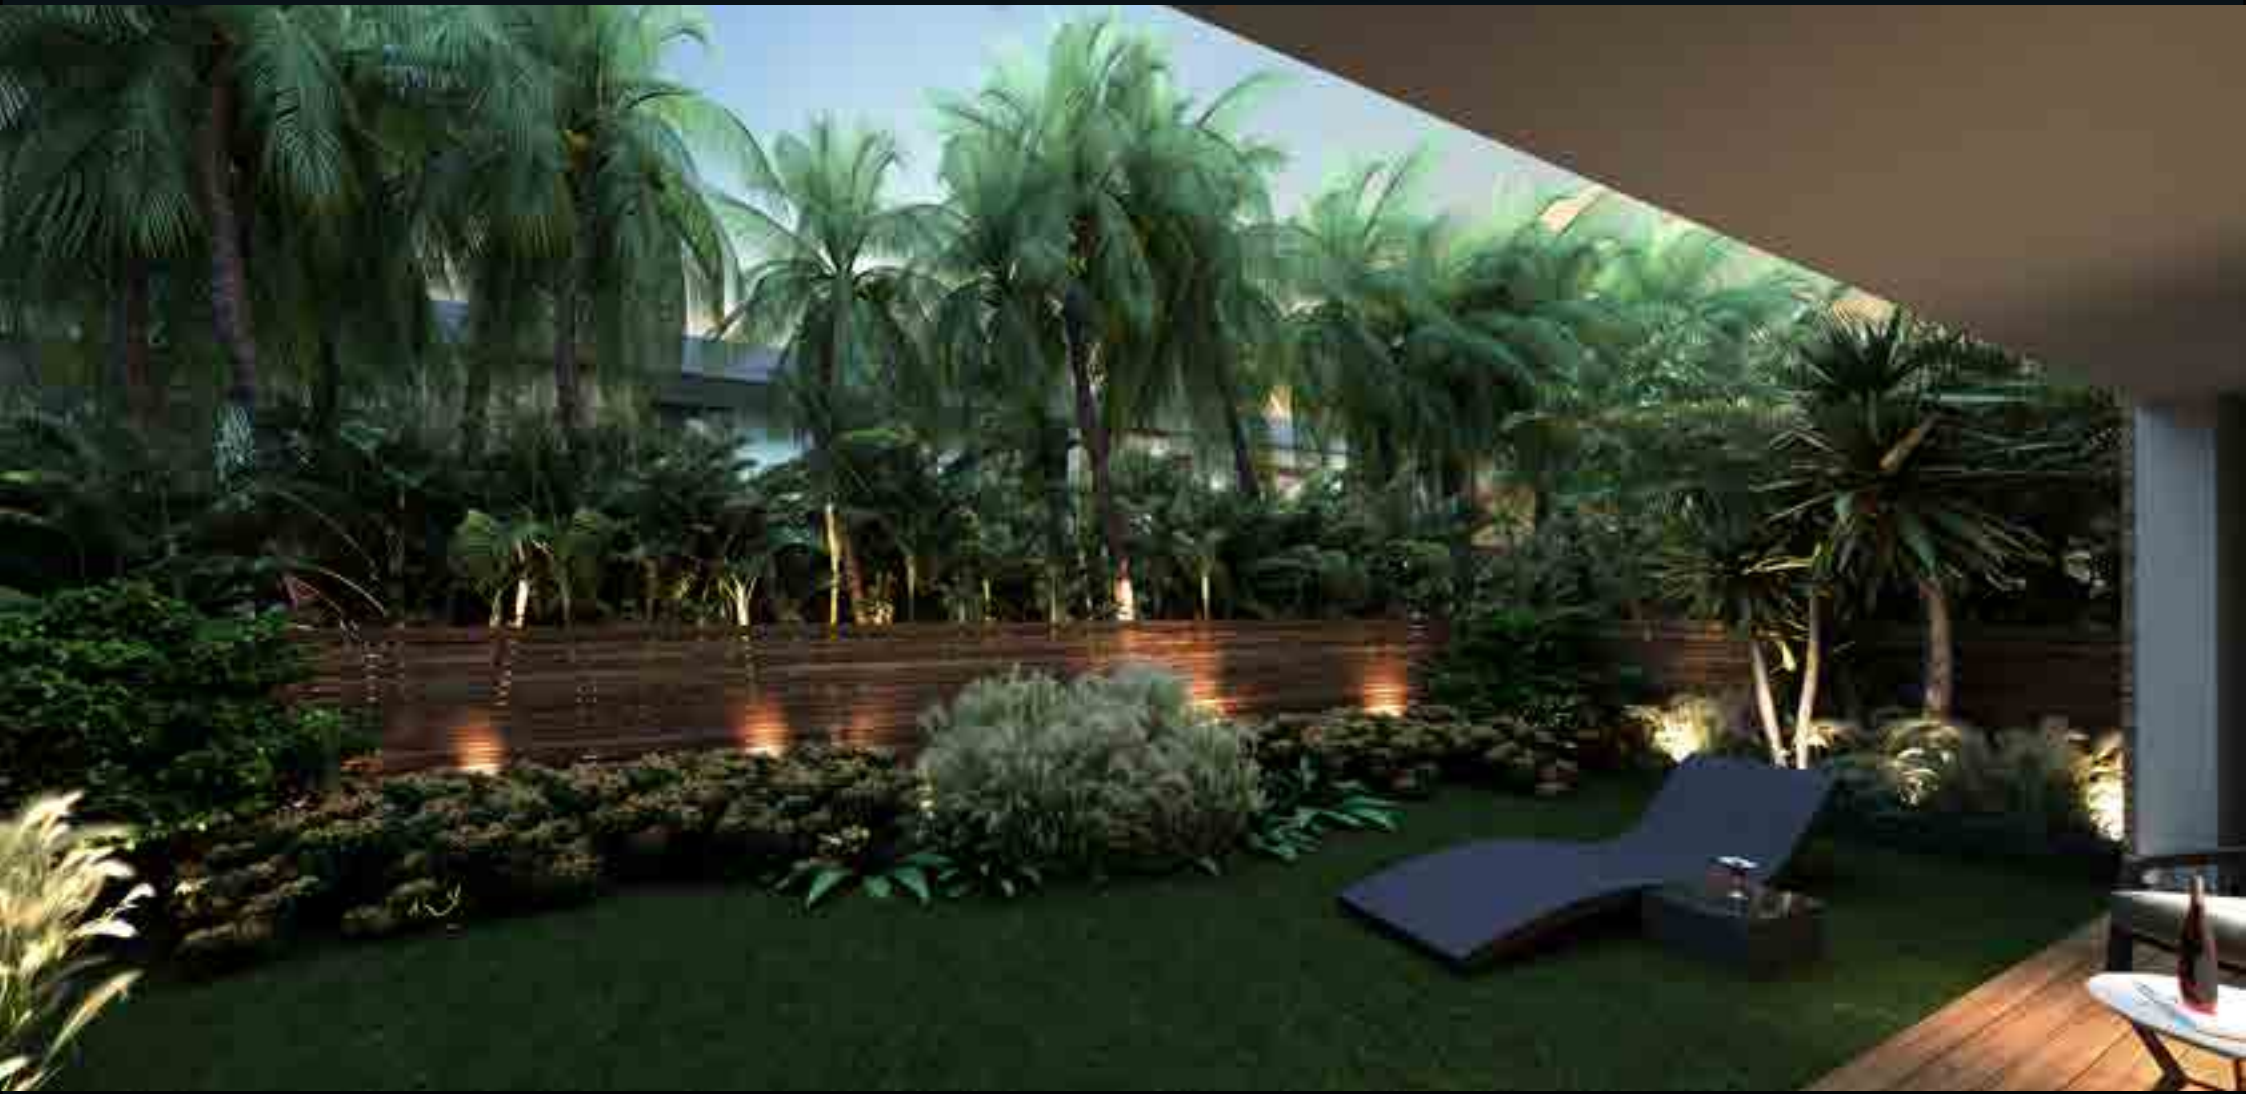

Cap Marina
ILE MAURICE

La Terrasse Residence

Cap Marina
ILE MAURICE

1 & 2 Bedrooms Apartment

*Photos are non-contractual

The inspired design
of tomorrow

Interior

LA TERRASSE RESIDENCE 1 BEDROOM